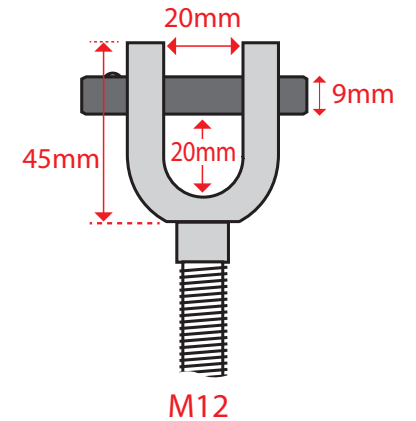

CLEVIS RANGE AND SIZES

M20 HEAVY DUTY CLEVIS
(Rated to 145kN max) (7Kg in weight)

40mm M12 RINGBOLT ADAPTOR CLEVIS
(Rated to 50kN max)

23mm M12 RINGBOLT ADAPTOR CLEVIS
(Rated to 50kN max)

20mm M12 RINGBOLT ADAPTOR CLEVIS
(Rated to 25kN max)