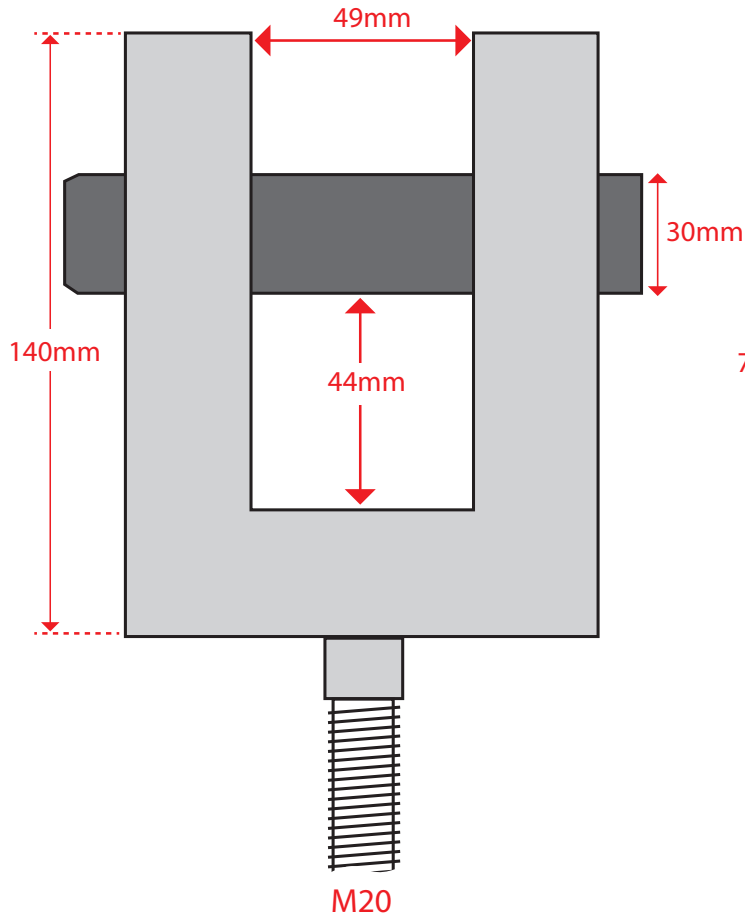

CLEVIS RANGE AND SIZES

M20 HEAVY DUTY CLEVIS
(Rated to 145kN max) (7Kg in weight)

40mm M12 RINGBOLT ADAPTOR CLEVIS
(Rated to 50kN max)

23mm M12 RINGBOLT ADAPTOR CLEVIS
(Rated to 50kN max)

20mm M12 RINGBOLT ADAPTOR CLEVIS
(Rated to 25kN max)