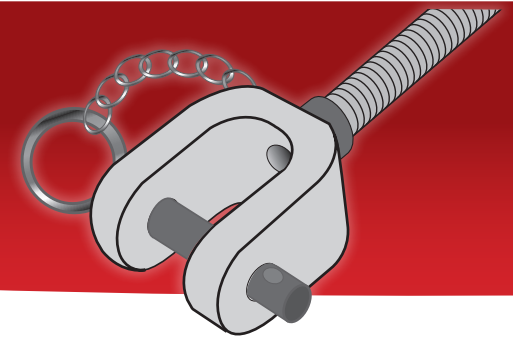

CLEVIS RANGE AND SIZES

M20 HEAVY DUTY CLEVIS
(Rated to 145kN max) (7Kg in weight)

40mm M12 RINGBOLT ADAPTOR CLEVIS
(Rated to 50kN max)

23mm M12 RINGBOLT ADAPTOR CLEVIS
(Rated to 50kN max)

20mm M12 RINGBOLT ADAPTOR CLEVIS
(Rated to 25kN max)