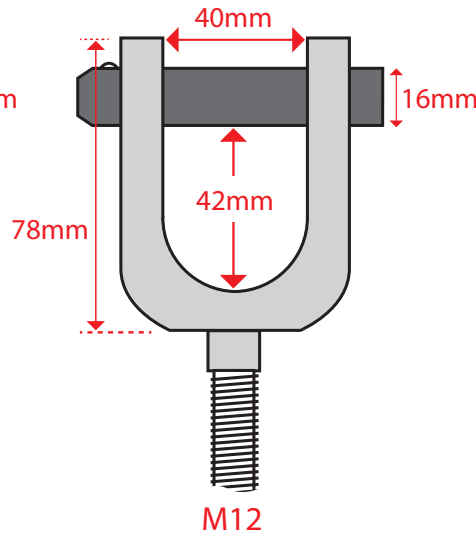

CLEVIS RANGE AND SIZES

M20 HEAVY DUTY CLEVIS
(Rated to 145kN max) (7Kg in weight)

40mm M12 RINGBOLT ADAPTOR CLEVIS
(Rated to 50kN max)

23mm M12 RINGBOLT ADAPTOR CLEVIS
(Rated to 50kN max)

20mm M12 RINGBOLT ADAPTOR CLEVIS
(Rated to 25kN max)