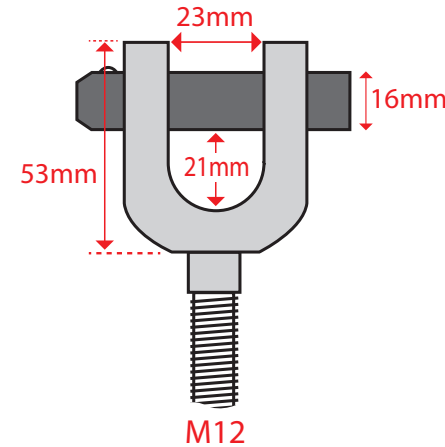

CLEVIS RANGE AND SIZES

M20 HEAVY DUTY CLEVIS
(Rated to 145kN max) (7Kg in weight)

40mm M12 RINGBOLT ADAPTOR CLEVIS
(Rated to 50kN max)

23mm M12 RINGBOLT ADAPTOR CLEVIS
(Rated to 50kN max)

20mm M12 RINGBOLT ADAPTOR CLEVIS
(Rated to 25kN max)